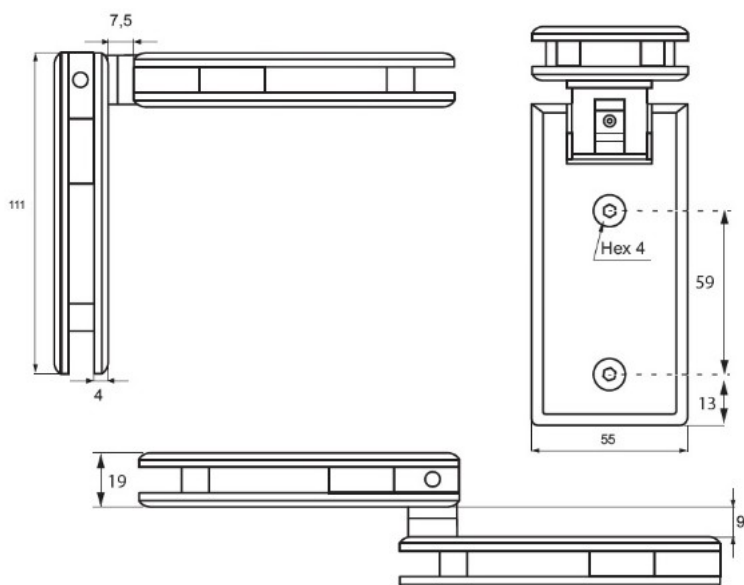

PRODUCT SHEET

Description:

Shower Hinge "Linz", 90DG, Polished Brass, Glass/Glass, 6-10 mm Glass Thickness, W/15DG Angle Adjustment Function & 15DG, Return Function, Brass Material, Rectangular Shape, W/Chamfered Edges

Item number:

15.26.738-8

Units	Box	Carton	HS Code	Barcode
Pcs.	1	20	8302100090	
				5704866505246

SISO A/S

Mileparken 11
DK-2740 Skovlunde
Denmark
VAT: 24786013

Phone +45 45 830 900

www.siso.dk
siso@siso.dk

Danske Bank
Nytorv Branch
Copenhagen
SWIFT: DABADKKK

Account no.
4180 3112 112936
IBAN Account
DK7230003112112936